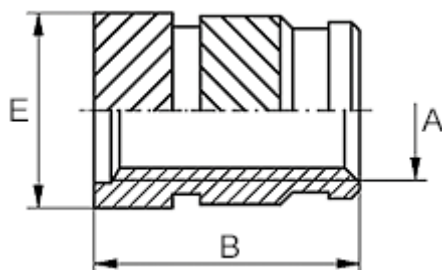

Data Sheet

Article number: 12860000025800
Description: KLEE-coil 860 000 025.800
M2,5 Brass

Measures

| | |
|----------------------------------|--------|
| Female thread A | = M2,5 |
| Length B | = 5.8 |
| Min distance to edge | = 2.3 |
| Outer diameter E | = 4.6 |
| Recommended bore diameter W +0.1 | = 4.0 |